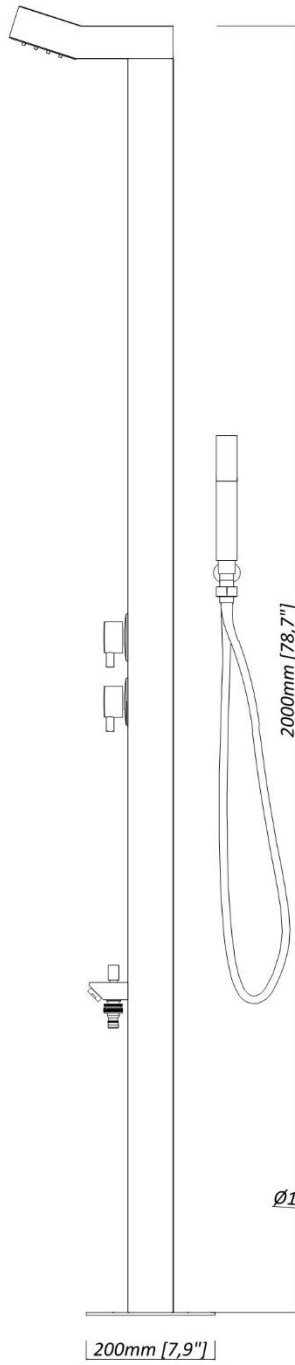

- **Non-Corrosive Black (Not Painted) Marine Grade Brushed 316 Stainless Steel**
- cUPC Certified & ADA Compliant
- Complete Fully Plumbed System for Hot & Cold Water
- Comes with a Hot & Cold Mixer Valve
- Protection of vital parts with top and back covers
- Pressure Balancing Valve
- Built-In Backflow Protectors
- 59" Stainless Steel Hose with Hi-End Brass Handheld Shower
- Easy Glide functionality for directional water flow diverter
- In-built Anti-Clogging Rainfall Showerhead
- Freestanding and wall-mounting options (part of the kit)
- New Design Foot Spout with a Garden Hose Connection
- Pre-Water Tested
- Standard 1/2" Inlet Connectors
- Internal Components: Stainless Steel Flexihosing & High-End Brass
- Max Water Flow Pressure: 120 psi / Restricted to 80 psi, 1.8 GPM as per the cUPC regulations
- Measurements: Height: 78.7", Width: 4.7", Depth: 3", Base Plate: 7.9" x 7.9"

**BASE PLATE MEASUREMENTS**