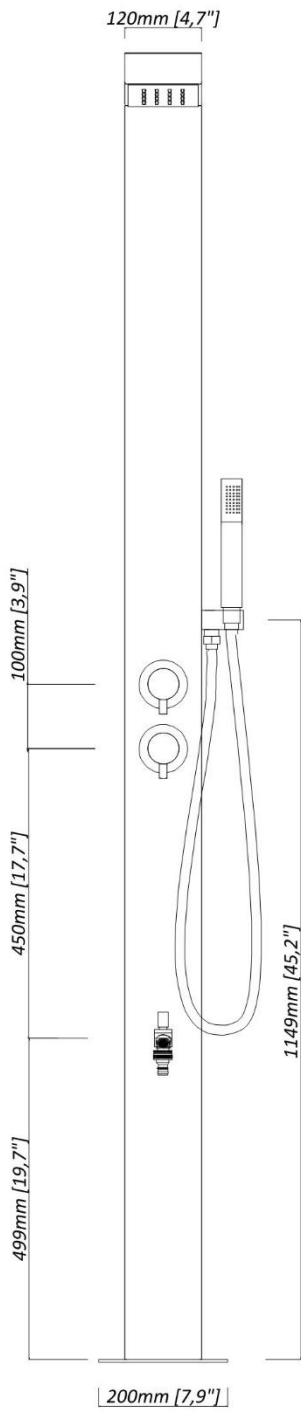

- **Non-Corrosive Black (Not Painted) Marine Grade Brushed 316 Stainless Steel**
- cUPC Certified & ADA Compliant
- Complete Fully Plumbed System for Hot & Cold Water
- Comes with a Hot & Cold Mixer Valve
- Protection of vital parts with top and back covers
- Pressure Balancing Valve
- Built-In Backflow Protectors
- 59" Stainless Steel Hose with Hi-End Brass Handheld Shower
- Easy Glide functionality for directional water flow diverter
- In-built Anti-Clogging Rainfall Showerhead
- Freestanding and wall-mounting options (part of the kit)
- New Design Foot Spout with a Garden Hose Connection
- Pre-Water Tested
- Standard 1/2" Inlet Connectors
- Internal Components: Stainless Steel Flexihosing & High-End Brass
- Max Water Flow Pressure: 120 psi / Restricted to 80 psi, 1.8 GPM as per the cUPC regulations
- Measurements: Height: 78.7", Width: 4.7", Depth: 3", Base Plate: 7.9" x 7.9"

**BASE PLATE MEASUREMENTS**