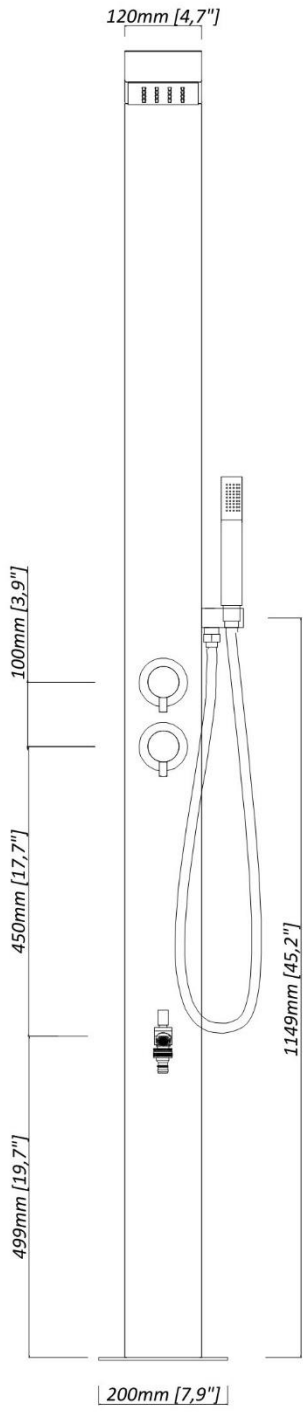

- **Non-Corrosive Marine Grade Brushed 316 Stainless Steel**
- cUPC Certified & ADA Compliant
- Complete Fully Plumbed System for Hot & Cold Water
- Comes with a Hot & Cold Mixer Valve
- Protection of vital parts with top and back covers
- Pressure Balancing Valve
- Built-In Backflow Protectors
- 59" Stainless Steel Hose with Hi-End Brass Handheld Shower
- Easy Glide functionality for directional water flow diverter
- In-built Anti-Clogging Rainfall Showerhead
- Freestanding and wall-mounting options (part of the kit)
- New Design Foot Spout with a Garden Hose Connection
- Pre-Water Tested
- Standard 1/2" Inlet Connectors
- Internal Components: Stainless Steel Flexihosing & High-End Brass
- Max Water Flow Pressure: 120 psi / Restricted to 80 psi, 1.8 GPM as per the cUPC regulations
- Measurements: Height: 78.7", Width: 4.7", Depth: 3", Base Plate: 7.9" x 7.9"

BASE PLATE MEASUREMENTS