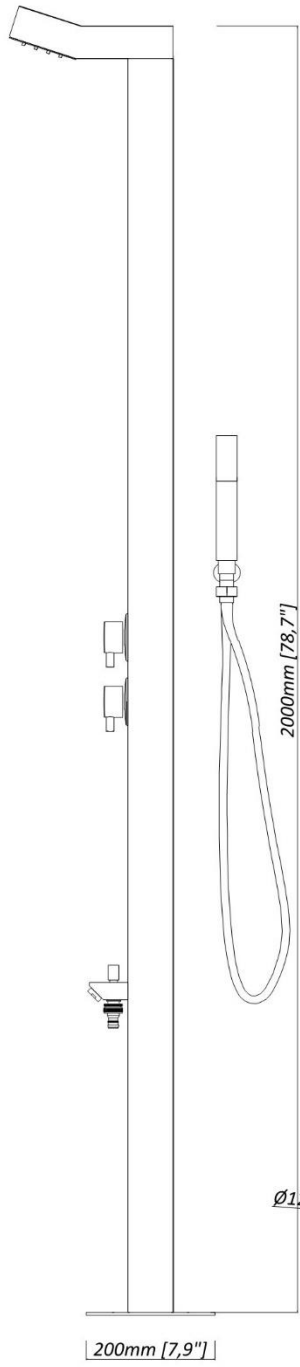

- **Non-Corrosive Marine Grade Brushed 316 Stainless Steel**
- cUPC Certified & ADA Compliant
- Complete Fully Plumbed System for Hot & Cold Water
- Comes with a Hot & Cold Mixer Valve
- Protection of vital parts with top and back covers
- Pressure Balancing Valve
- Built-In Backflow Protectors
- 59" Stainless Steel Hose with Hi-End Brass Handheld Shower
- Easy Glide functionality for directional water flow diverter
- In-built Anti-Clogging Rainfall Showerhead
- Freestanding and wall-mounting options (part of the kit)
- New Design Foot Spout with a Garden Hose Connection
- Pre-Water Tested
- Standard 1/2" Inlet Connectors
- Internal Components: Stainless Steel Flexihosing & High-End Brass
- Max Water Flow Pressure: 120 psi / Restricted to 80 psi, 1.8 GPM as per the cUPC regulations
- Measurements: Height: 78.7", Width: 4.7", Depth: 3", Base Plate: 7.9" x 7.9"

BASE PLATE MEASUREMENTS