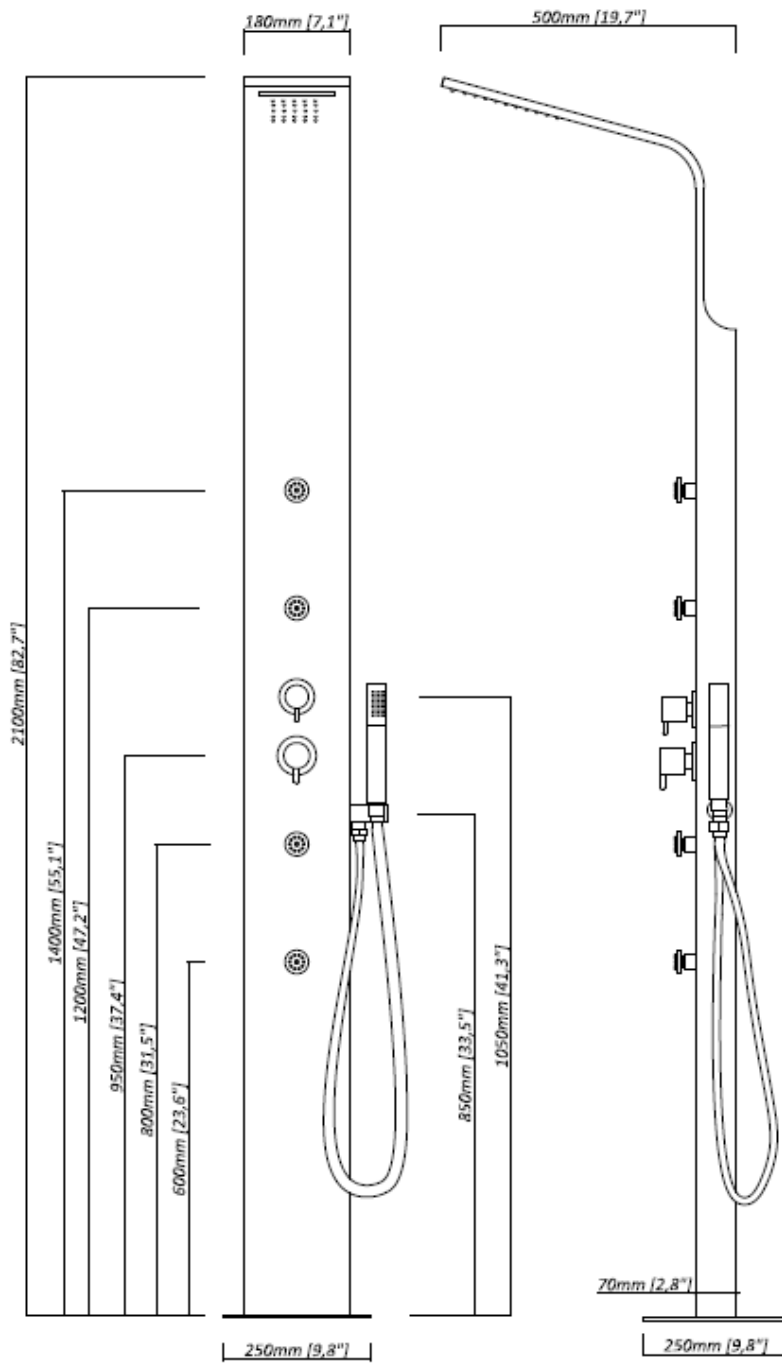

- **Non-Corrosive Marine Grade Brushed 316 Stainless Steel**
- Complete Fully Plumbed System for Hot & Cold Water
- Comes with a Hot & Cold Mixer Valve
- Protection of vital parts with top and back covers
- Built-In Backflow Protectors
- Easy Glide functionality for directional water flow diverter
- In-built Anti-Clogging Rainfall & Waterfall Showerhead
- Freestanding and wall-mounting options (part of the kit)
- 4 x Adjustable Body Jets
- 59" Stainless Steel Hose with the Handheld Shower
- Pre-Assembled and Pre-Water Tested
- Standard 1/2" Inlet Connectors
- Internal Components: High-End Brass
- Max Water Flow Pressure: 120 psi / Restricted to 70 psi, 1.8 GPM as per the cUPC regulations
- Measurements: Height: 82.7", Width: 7.1", Depth: 3", Base Plate: 9.8" x 9.8"

BASE PLATE