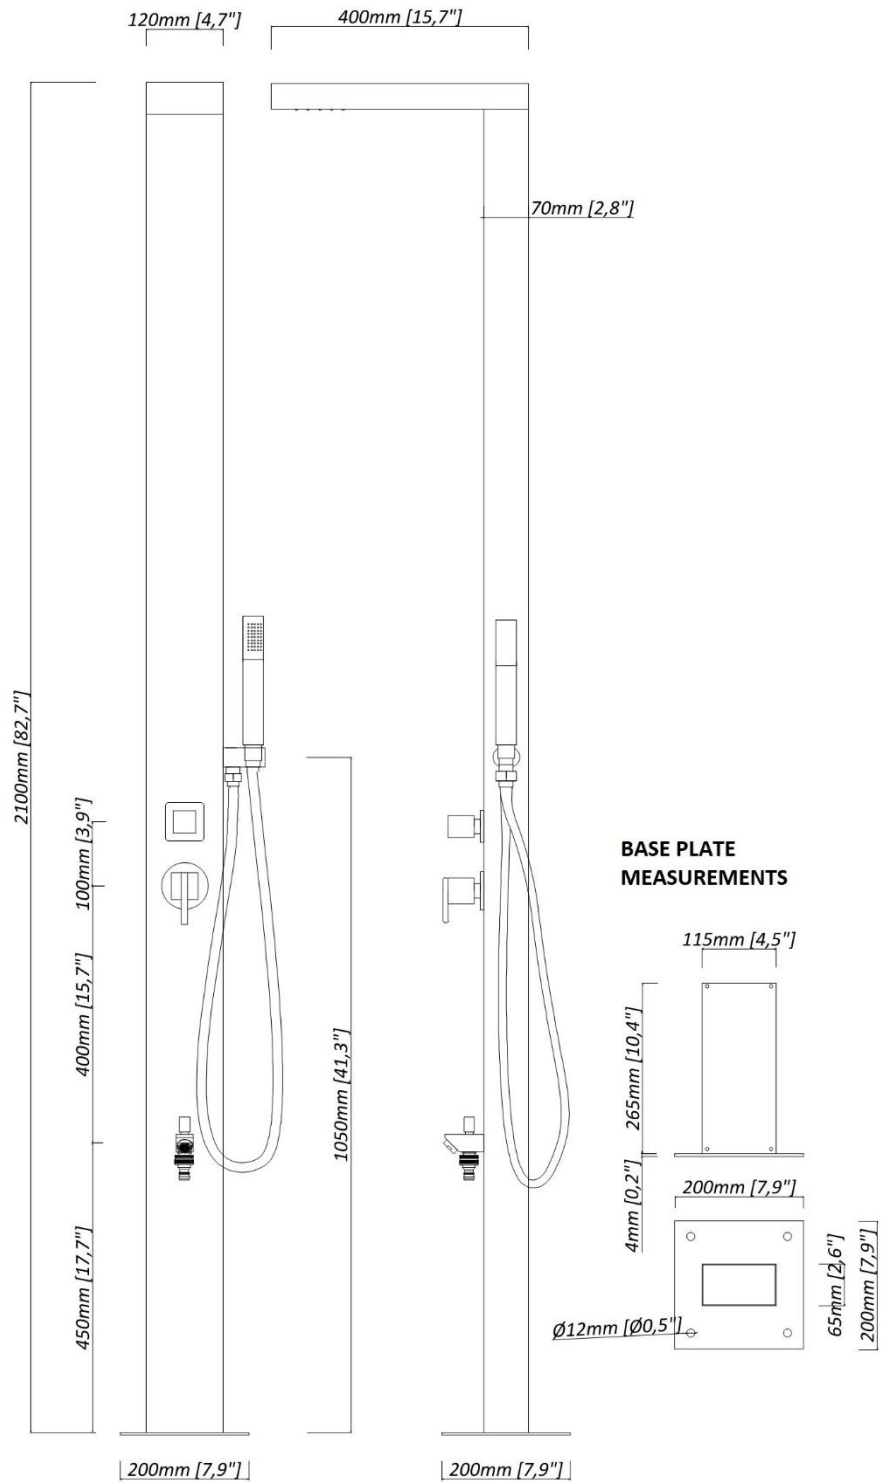

- **Non-Corrosive Marine Grade Brushed 316 Stainless Steel**
- cUPC Certified & ADA Compliant
- Complete Fully Plumbed System for Hot & Cold Water
- Comes with a Hot & Cold Mixer Valve
- Protection of vital parts with top and back covers
- Pressure Balancing Valve
- Built-In Backflow Protectors
- 59" Stainless Steel Hose with Hi-End Brass Handheld Shower
- Easy Glide functionality for directional water flow diverter
- In-built Anti-Clogging Rainfall Showerhead
- Freestanding and wall-mounting options (part of the kit)
- New Design Foot Spout with a Garden Hose Connection
- Some Assembly Required (showerhead)
- Pre-Water Tested
- Standard 1/2" Inlet Connectors
- Internal Components: Stainless Steel Flexihosing & High-End Brass
- Max Water Flow Pressure: 120 psi/Restricted to 70 psi, 1.8 GPM as per the cUPC regulations
- Measurements: Height: 82.7", Width: 4.7", Depth:2.8", Base Plate: 7.9" x 7.9"

BASE PLATE MEASUREMENTS